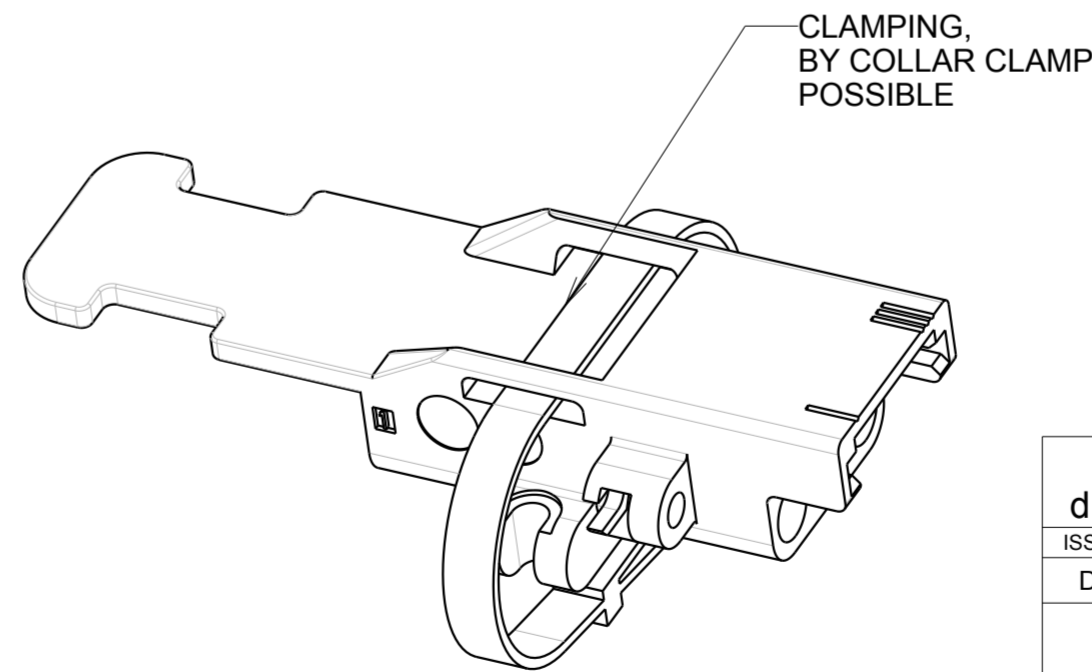

MATERIAL:

- Receptacle : Thermoplastic
- Individual grommet : Silicone (only on sealed versions)
- Foolproof device : thermoplastic.

CHARACTERISTICS:

- Câbles éligibles : Ø max of shaft 3.8mm, Ø min of shaft 1.15mm
- Diameter of male contact : Ø 1.6mm
- Contact resistance: 3250V AC
- Eligible current : 15A max.
- Insulation strenght : > 5000MΩ
- Temperature of use : -50°C/+100°C
- Degres of protection : IP 67 only for sealed versions .
- Corrosion resistance : 500H salt fog, Coupling connector.
- Number of keying: 2+1 universal position
- Number of cycles : 500 cycles.

For all assembly information, see Technical Bulletin : BT 267.

* contacts soldered separately

**Connector Reference :
Sealed Version : SMS3RIP67
No sealed Version : SMS3RIP20

2 TYPES OF BOLTED JOINT ASSEMBLY

MOUNTING EVEN ON WALL

MOUNTING ACCROSS WALL

CLAMPING, BY COLLAR CLAMP POSSIBLE

SCALE 3/2

P/N : SMS3RIP**

d	21/05/14	ADD sheet 2 for cavities help and translate drawing in english		23552
ISS	DATE	Latest modification - by: BERTHOME A.		MOD N°
Designed by: SORIN V.		Date: 27/09/11	CUSTOMER DRAWING	
TITLE		RECTANGULAR RECEPTACLE SMS IP SMS IP 3 POINTS		
Scale	3/2	General linear Tolerances: ± 0.2	NPRDS / PROJECT	
SOURIAU		WWW.SOURIAU.COM		This document is the property of SOURIAU. It must not be reproduced or communicated without permission
FORMAT	A2	SOURIAU DRG N° REC1-0006A-C		SHEET 1/2