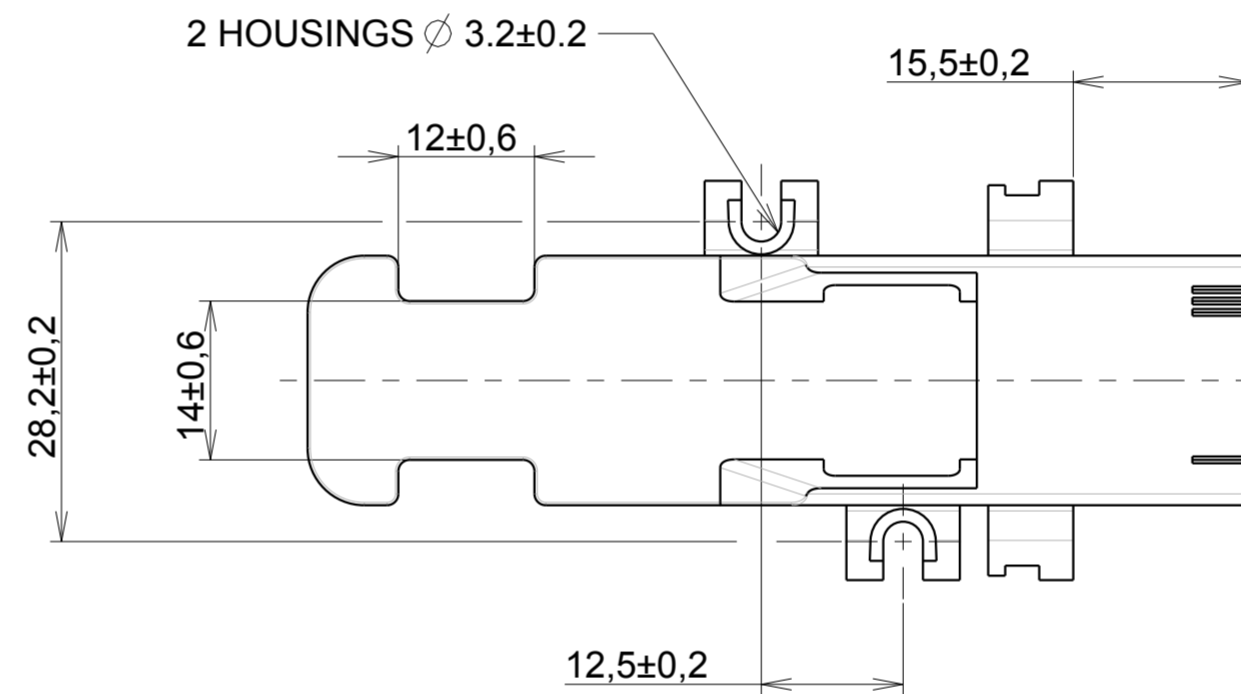

RM14M30K *	4	MALE CONTACT DIAMETER 1.6 FOR CABLE 2.50 mm ²
RM16M23K *	4	MALE CONTACT DIAMETER 1.6 FOR CABLE 0.5 A 1.50 mm ²
N/A	3	FOOLPROOF DEVICE (1 pawn min)
N/A	2	INDIVIDUAL GROMMET **
N/A	1	RECEPTACLE BODY
REFERENCE REPERE		DESIGNATION

MATERIAL:

- Receptacle : Thermoplastic
- Individual grommet : Silicone (only on sealed versions)
- Foolproof device : thermoplastic.

CHARACTERISTICS:

- Câbles éligibles : Ø max of shaft 3.8mm, Ø min of shaft 1.15mm
- Diameter of male contact : Ø 1.6mm
- Contact resistance: 3250V AC
- Eligible current : 15A max.
- Insulation strenght : > 5000MΩ
- Temperature of use : -50°C/+100°C
- Degres of protection : IP 67 only for sealed versions .
- Corrosion resistance : 500H salt fog, Coupling connector.
- Number of keying: 2+1 universal position
- Number of cycles : 500 cycles.

For all assembly information, see Technical Bulletin : BT 267.

* contacts soldered separately

**Connector Reference :
Sealed Version : SMS3RIP67
No sealed Version : SMS3RIP20

2 TYPES OF BOLTED JOINT ASSEMBLY

MOUNTING EVEN ON WALL

MOUNTING ACCROSS WALL

CLAMPING, BY COLLAR CLAMP POSSIBLE

SCALE 3/2

P/N : SMS3RIP**

d	21/05/14	ADD sheet 2 for cavities help and translate drawing in english		23552
ISS	DATE	Latest modification - by: BERTHOME A.		MOD N°
Designed by: SORIN V.		Date: 27/09/11	CUSTOMER DRAWING	
TITLE		RECTANGULAR RECEPTACLE SMS IP SMS IP 3 POINTS		
Scale	3/2	General linear Tolerances: ± 0.2	NPRDS / PROJECT	
SOURIAU		WWW.SOURIAU.COM		This document is the property of SOURIAU. It must not be reproduced or communicated without permission
FORMAT	A2	SOURIAU DRG N° REC1-0006A-C		SHEET 1/2