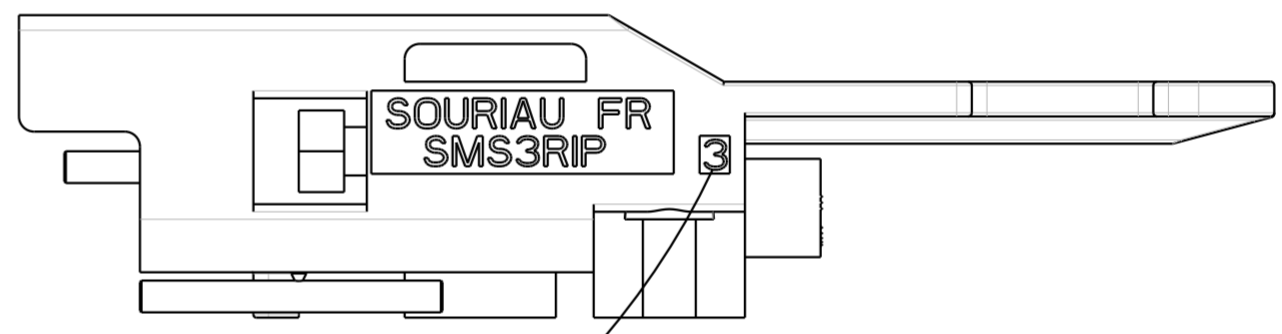

HELP FOR CAVITIES IDENTIFICATION

LEFT VIEW

REAR VIEW

RIGHT VIEW

P/N : SMS3RIP**

d	21/05/14	ADD sheet 2 for cavities help and translate drawing in english		23552
ISS	DATE	Latest modification - by: BERTHOME A.		MOD N°
Designed by: <i>SORIN V.</i>		Date: 27/09/11	CUSTOMER DRAWING	
TITLE		RECTANGULAR RECEPTACLE SMS IP SMS IP 3 POINTS		
Scale	2/1	General linear Tolerances: ± --	NPRDS / PROJECT	
SOURIAU		WWW.SOURIAU.COM		This document is the property of SOURIAU It must not be reproduced or communicated without permission
FORMAT	A2	SOURIAU DRG N° REC1-0006A-C		SHEET 2 / 2