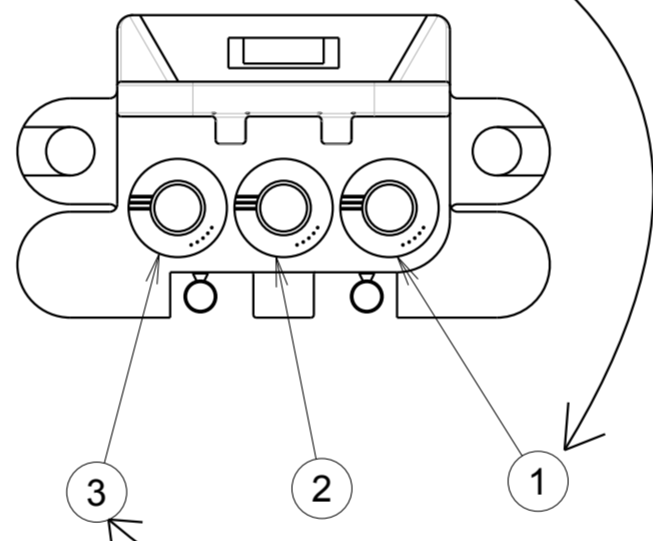

MATERIAL:

- Receptacle : Thermoplastic
- Individual grommet : Silicone (only on sealed versions)
- Foolproof device : thermoplastic.

CHARACTERISTICS:

- Câbles éligibles : Ø max of shaft 3.8mm, Ø min of shaft 1.15mm
- Diameter of male contact : Ø 1.6mm
- Contact resistance: 3250V AC
- Eligible current : 15A max.
- Insulation strenght : > 5000MΩ
- Temperature of use : -50°C/+100°C
- Degres of protection : IP 67 only for sealed versions .
- Corrosion resistance : 500H salt fog, Coupling connector.
- Number of keying: 2+1 universal position
- Number of cycles : 500 cycles.

For all assembly information, see Technical Bulletin : BT 267.

* contacts soldered separately

**Connector Reference :
Sealed Version : SMS3RIP67
No sealed Version : SMS3RIP20

2 TYPES OF BOLTED JOINT ASSEMBLY

MOUNTING EVEN ON WALL

MOUNTING ACCROSS WALL

CLAMPING, BY COLLAR CLAMP POSSIBLE

SCALE 3/2

P/N : SMS3RIP**

d	21/05/14	ADD sheet 2 for cavities help and translate drawing in english		23552
ISS	DATE	Latest modification - by: BERTHOME A.		MOD N°
Designed by: SORIN V.		Date: 27/09/11	CUSTOMER DRAWING	
TITLE		RECTANGULAR RECEPTACLE SMS IP SMS IP 3 POINTS		
Scale	3/2	General linear Tolerances: ± 0.2	NPRDS / PROJECT	
SOURIAU		WWW.SOURIAU.COM		This document is the property of SOURIAU. It must not be reproduced or communicated without permission
FORMAT	A2	SOURIAU DRG N° REC1-0006A-C		SHEET 1/2

HELP FOR CAVITIES IDENTIFICATION

LEFT VIEW

REAR VIEW

RIGHT VIEW

P/N : SMS3RIP**

d	21/05/14	ADD sheet 2 for cavities help and translate drawing in english		23552
ISS	DATE	Latest modification - by: BERTHOME A.		MOD N°
Designed by: <i>SORIN V.</i>		Date: 27/09/11	CUSTOMER DRAWING	
TITLE		RECTANGULAR RECEPTACLE SMS IP SMS IP 3 POINTS		
Scale	2/1	General linear Tolerances: ± --	NPRDS / PROJECT	
SOURIAU		WWW.SOURIAU.COM		This document is the property of SOURIAU It must not be reproduced or communicated without permission
FORMAT	A2	SOURIAU DRG N° REC1-0006A-C		SHEET 2 / 2