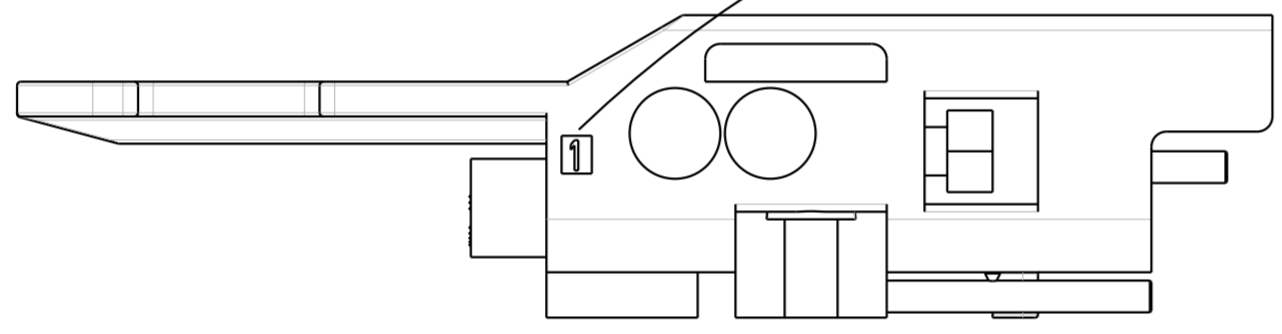

HELP FOR CAVITIES IDENTIFICATION

LEFT VIEW