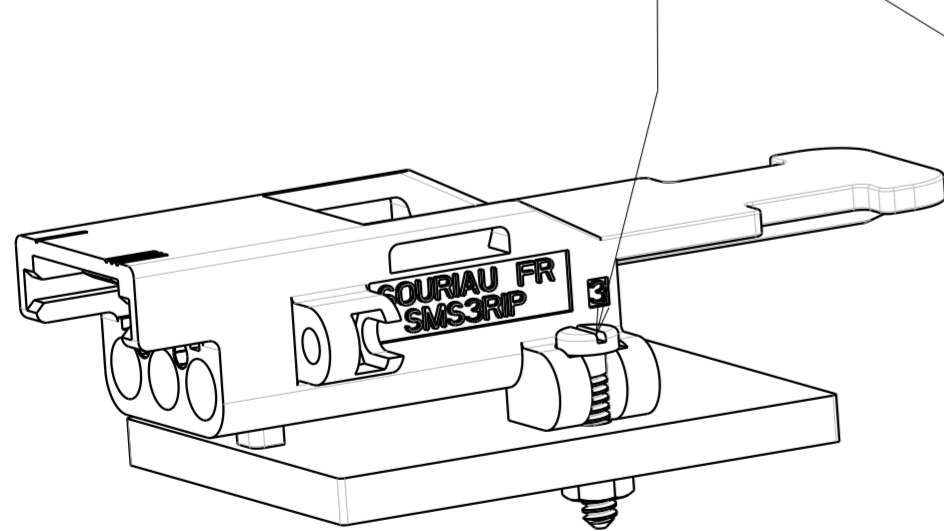

MATERIAL:

- Receptacle : Thermoplastic
- Individual grommet : Silicone (only on sealed versions)
- Foolproof device : thermoplastic.

CHARACTERISTICS:

- Câbles éligibles : Ø max of shaft 3.8mm, Ø min of shaft 1.15mm
- Diameter of male contact : Ø 1.6mm
- Contact resistance: 3250V AC
- Eligible current : 15A max.
- Insulation strenght : > 5000MΩ
- Temperature of use : -50°C/+100°C
- Degres of protection : IP 67 only for sealed versions .
- Corrosion resistance : 500H salt fog, Coupling connector.
- Number of keying: 2+1 universal position
- Number of cycles : 500 cycles.

For all assembly information, see Technical Bulletin : BT 267.

* contacts soldered separately

**Connector Reference :
Sealed Version : SMS3RIP67
No sealed Version : SMS3RIP20

2 TYPES OF BOLTED JOINT ASSEMBLY

MOUNTING EVEN ON WALL

MOUNTING ACCROSS WALL

CLAMPING, BY COLLAR CLAMP POSSIBLE

SCALE 3/2

P/N : SMS3RIP**

d	21/05/14	ADD sheet 2 for cavities help and translate drawing in english		23552
ISS	DATE	Latest modification - by: BERTHOME A.		MOD N°
Designed by: SORIN V.		Date: 27/09/11	CUSTOMER DRAWING	
TITLE		RECTANGULAR RECEPTACLE SMS IP SMS IP 3 POINTS		
Scale	3/2	General linear Tolerances: ± 0.2	NPRDS / PROJECT	
SOURIAU		WWW.SOURIAU.COM		This document is the property of SOURIAU. It must not be reproduced or communicated without permission
FORMAT	A2	SOURIAU DRG N° REC1-0006A-C		SHEET 1/2