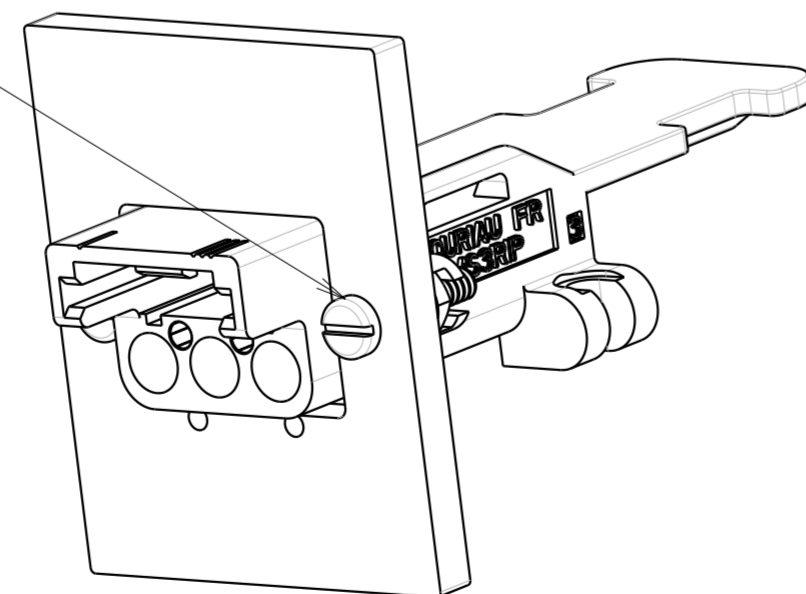

MATERIAL:

- Receptacle : Thermoplastic
- Individual grommet : Silicone (only on sealed versions)
- Foolproof device : thermoplastic.

CHARACTERISTICS:

- Câbles éligibles : Ø max of shaft 3.8mm, Ø min of shaft 1.15mm
- Diameter of male contact : Ø 1.6mm
- Contact resistance: 3250V AC
- Eligible current : 15A max.
- Insulation strenght : > 5000MΩ
- Temperature of use : -50°C/+100°C
- Degres of protection : IP 67 only for sealed versions .
- Corrosion resistance : 500H salt fog, Coupling connector.
- Number of keying: 2+1 universal position
- Number of cycles : 500 cycles.

For all assembly information, see Technical Bulletin : BT 267.

* contacts soldered separately

**Connector Reference :
Sealed Version : SMS3RIP67
No sealed Version : SMS3RIP20

2 TYPES OF BOLTED JOINT ASSEMBLY

MOUNTING EVEN ON WALL

MOUNTING ACCROSS WALL

CLAMPING, BY COLLAR CLAMP POSSIBLE

SCALE 3/2

P/N : SMS3RIP**

d	21/05/14	ADD sheet 2 for cavities help and translate drawing in english		23552
ISS	DATE	Latest modification - by: BERTHOME A.		MOD N°
Designed by: SORIN V.		Date: 27/09/11	CUSTOMER DRAWING	
TITLE		RECTANGULAR RECEPTACLE SMS IP SMS IP 3 POINTS		
Scale	3/2	General linear Tolerances: ± 0.2	NPRDS / PROJECT	
SOURIAU		WWW.SOURIAU.COM		This document is the property of SOURIAU. It must not be reproduced or communicated without permission
FORMAT	A2	SOURIAU DRG N° REC1-0006A-C		SHEET 1/2